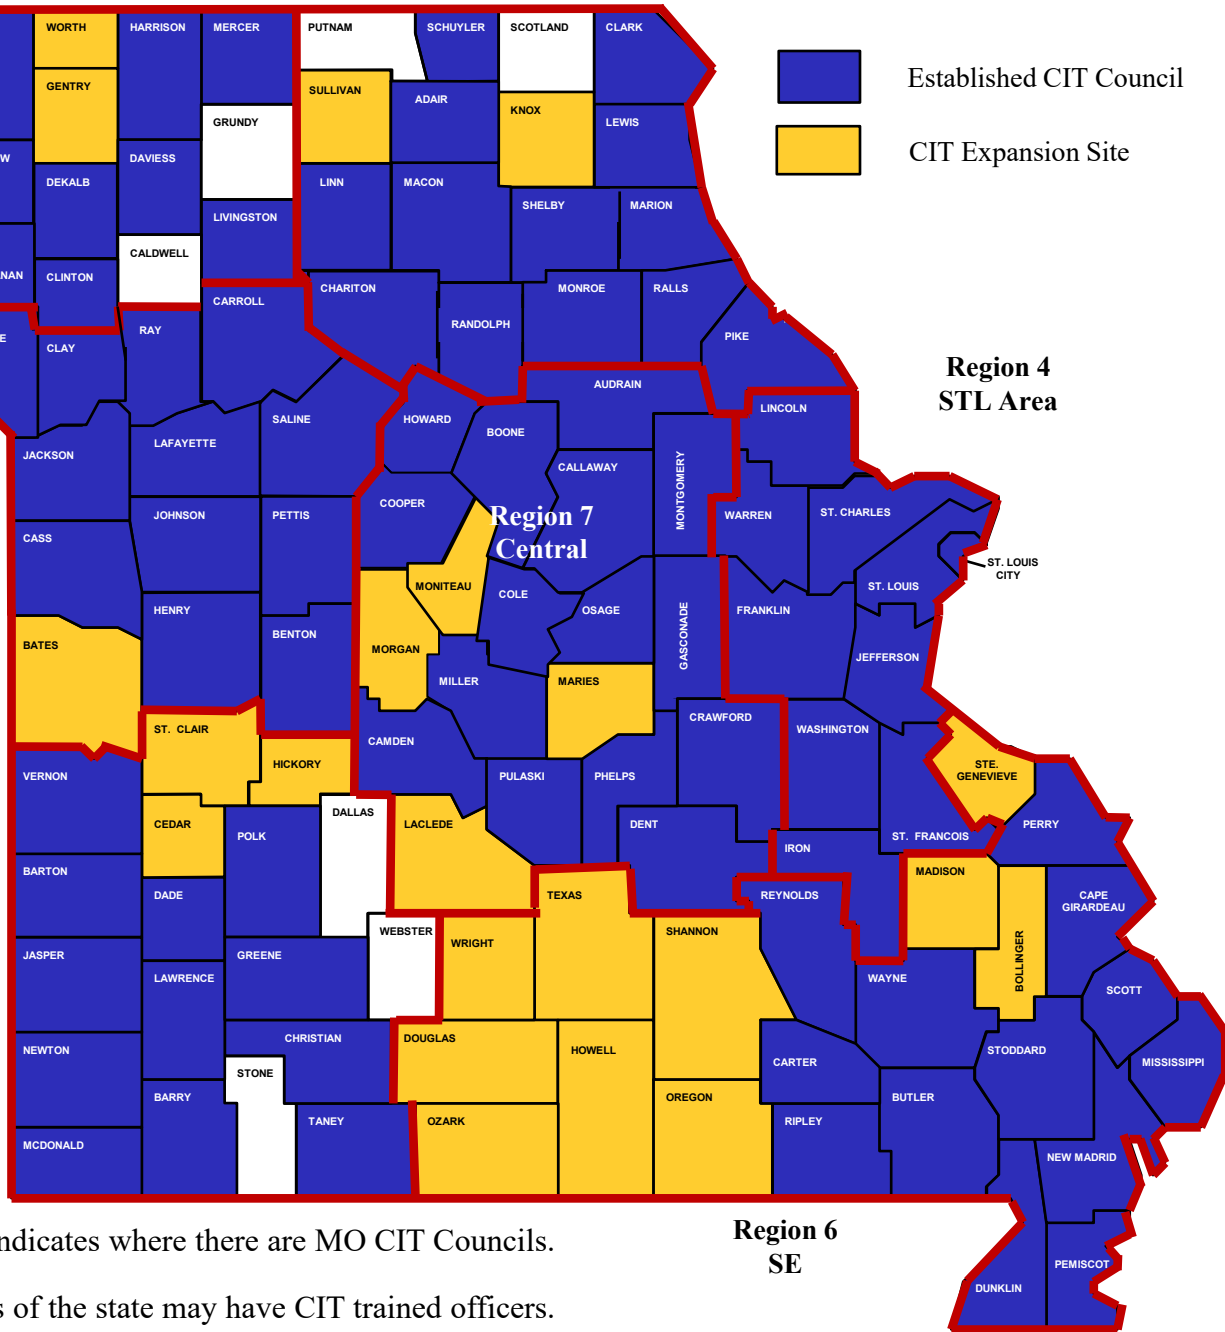

Missouri Crisis Intervention Team (MO CIT) Program Expansion Map August 2022

Region 1 NW

Region 2 NE

Region 3
KC Area

Region 5
SW

Region 4
STL Area

Region 7
Central

Region 6
SE

 Established CIT Council
 CIT Expansion Site

This map indicates where there are MO CIT Councils.

Other areas of the state may have CIT trained officers.

Questions may be directed to Det. Jason Klaus, MO CIT Coordinator, at jklaus@mobhc.org